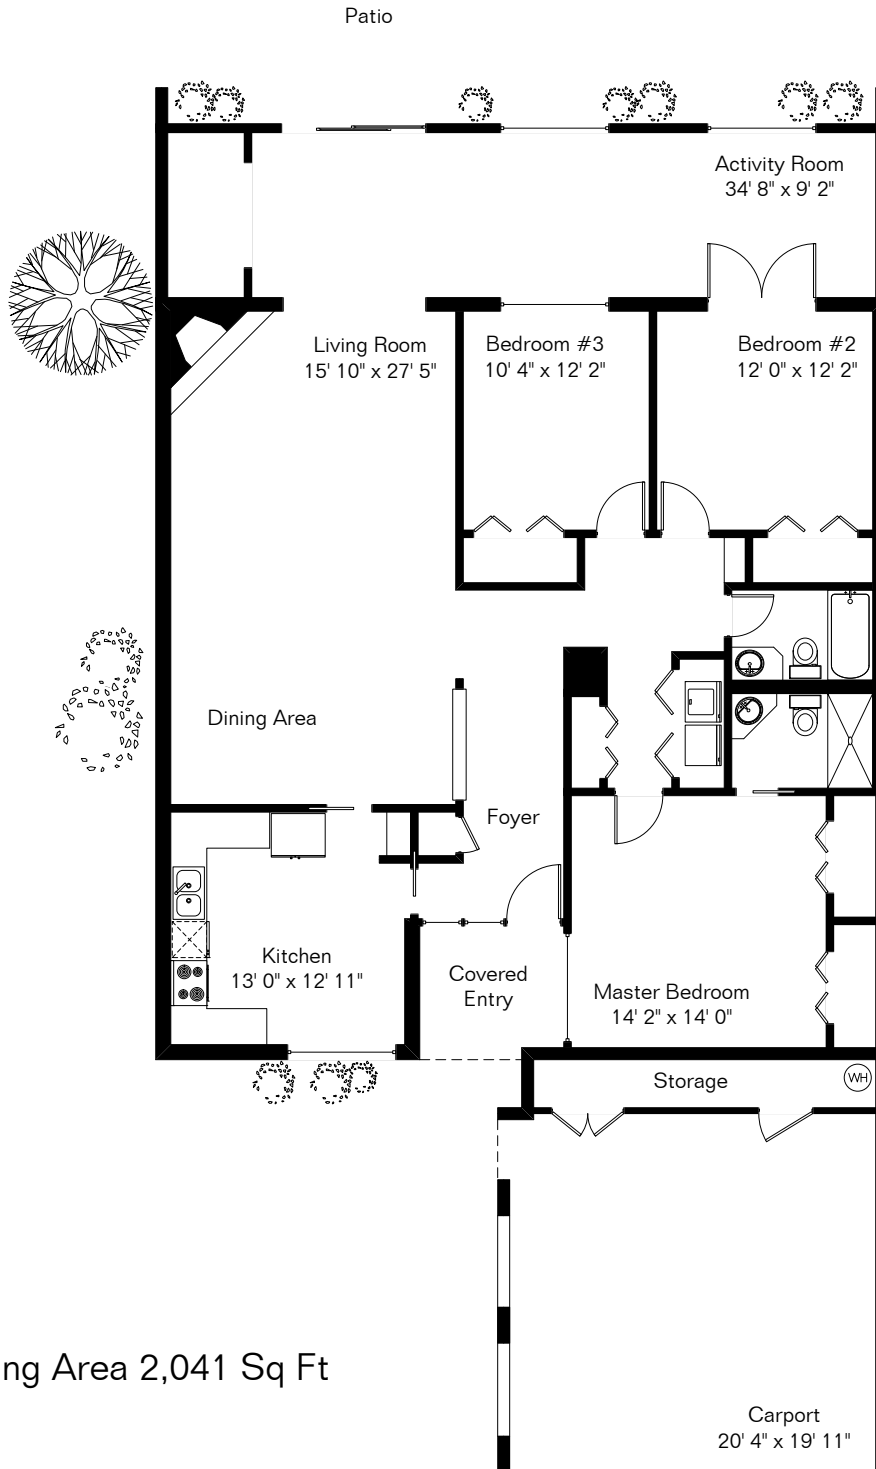

The square footages and room size information are deemed to be reliable but are not guaranteed and should be independently verified.

4829 N Via Entrada

Site Visit September 2017

0 ft. 6 ft. 10 ft. 20 ft.

Copyright 2017 Floor Plans First! LLC
All Rights Reserved.

www.FloorPlansFirst.com

Toll Free (877) 887-1500
Voice (520) 881-1500
Fax (520) 791-7701

Floor Plans First!
See the Floor Plan First!